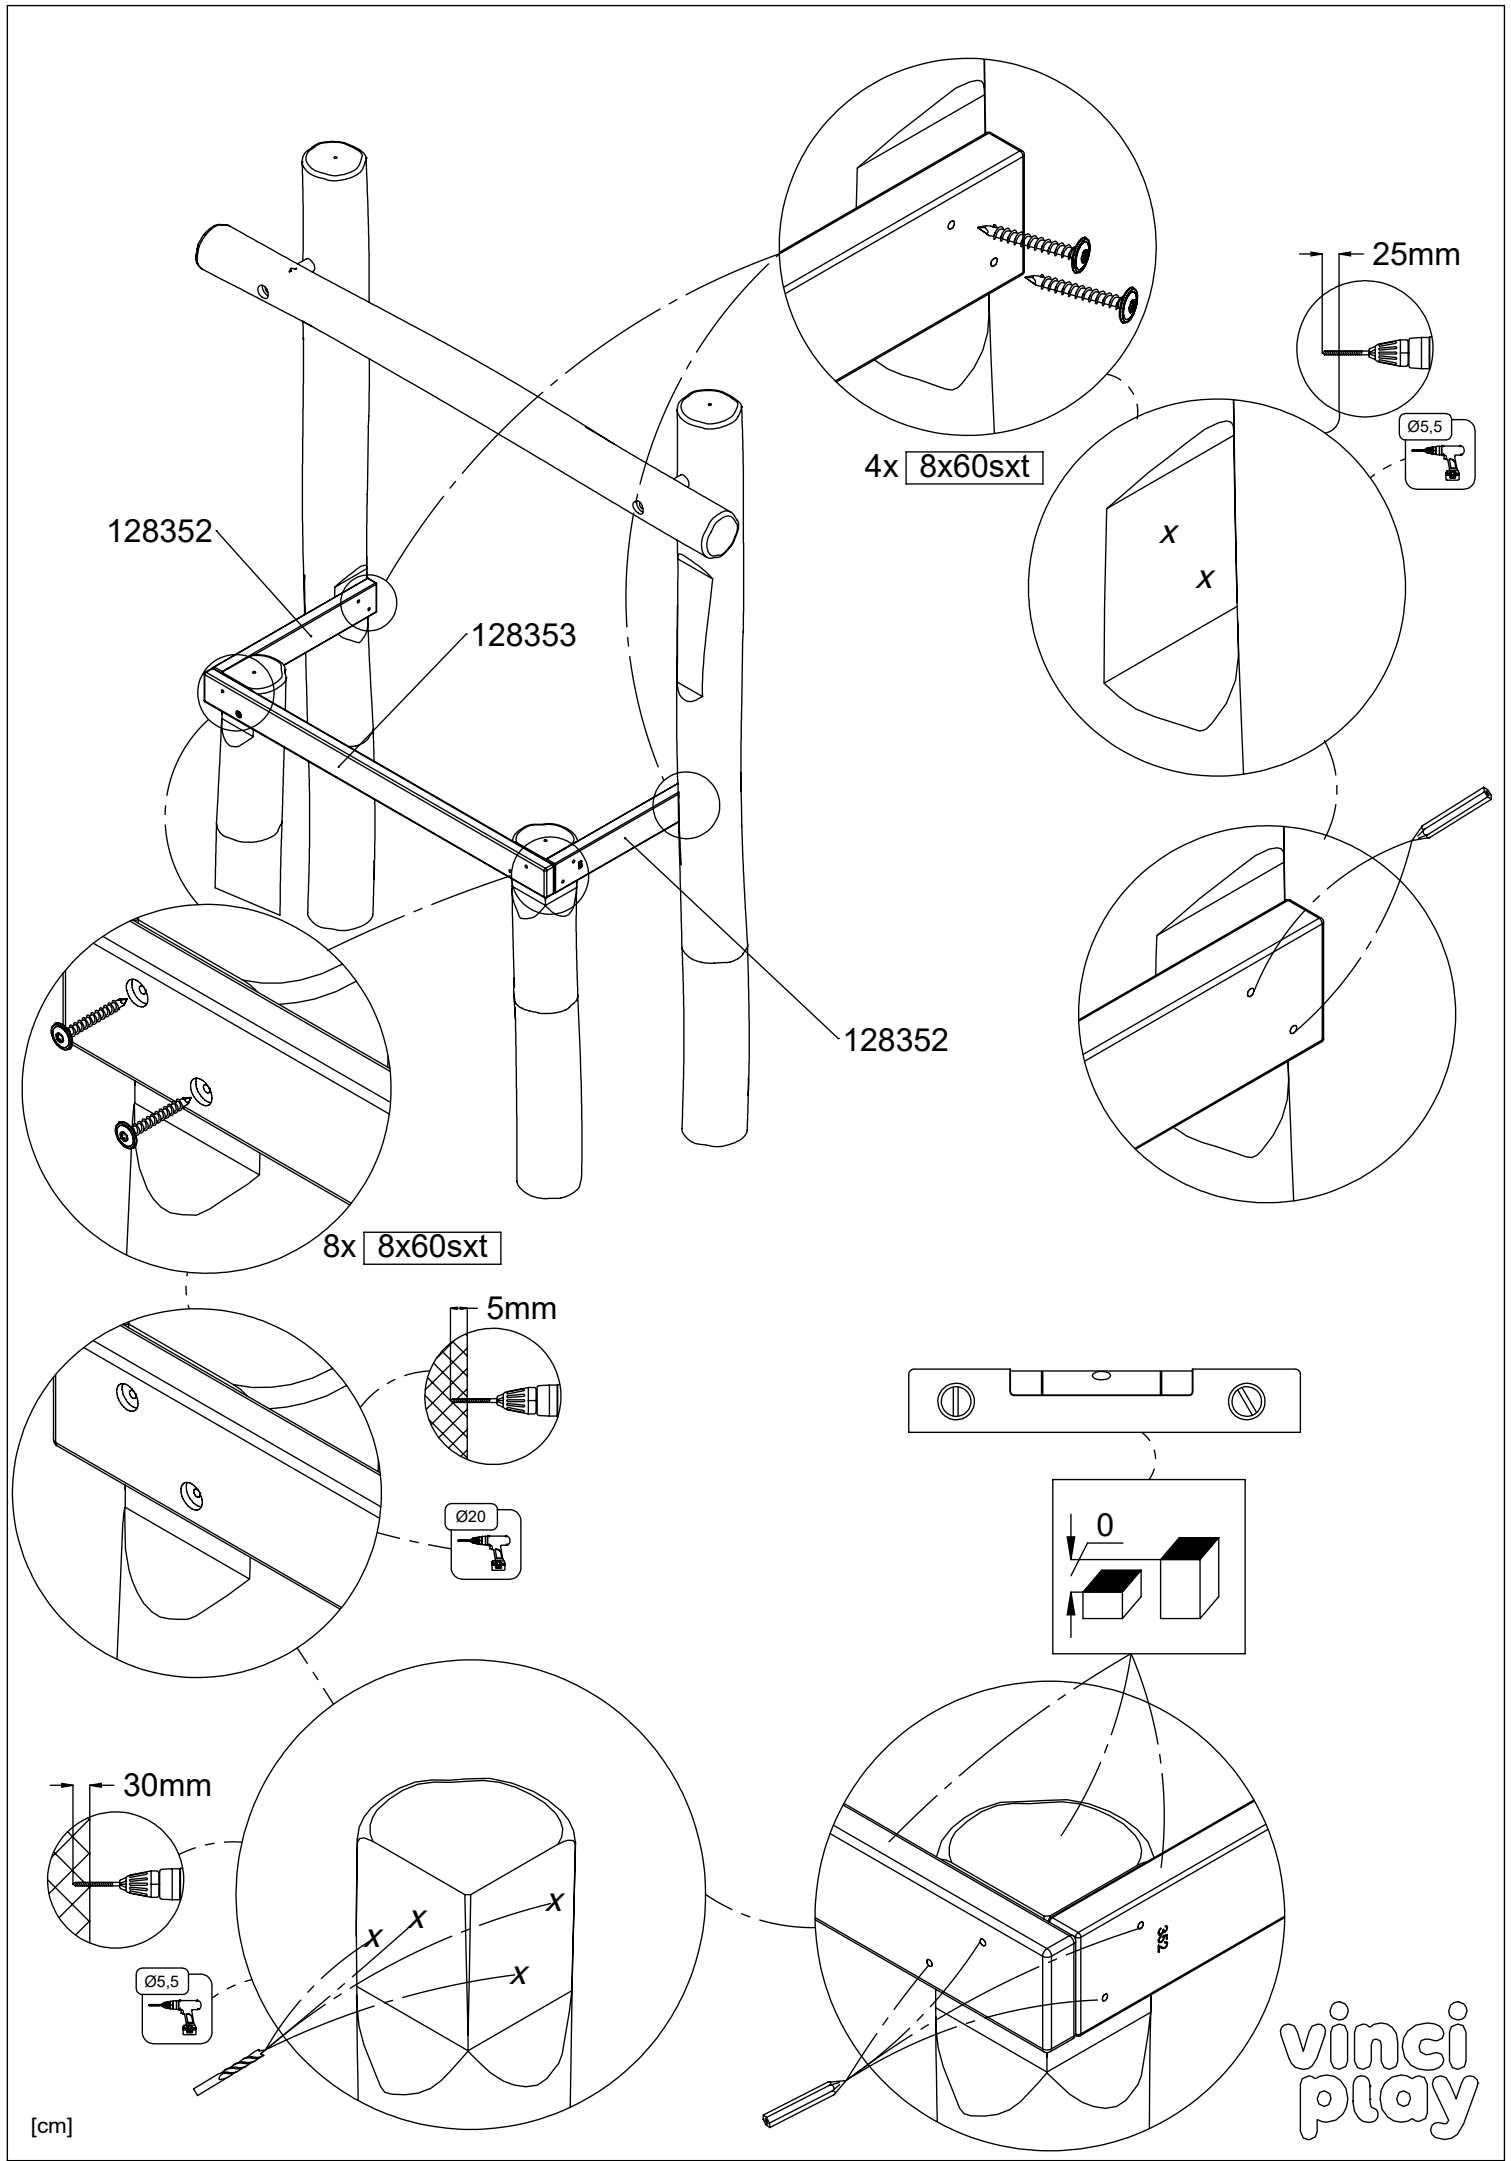

## 1.

Ø5,5mm

8x120sxt

[cm]

vinci  
play

[cm]

vinci  
play

128352