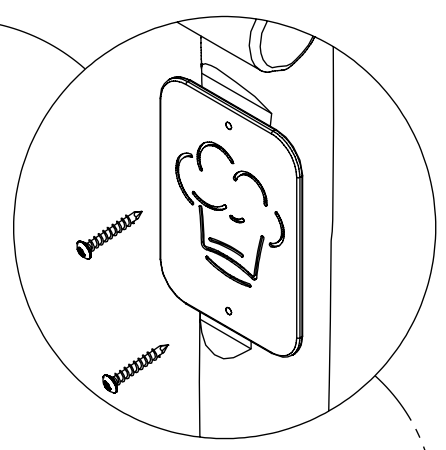

2x 8x50sxi

9x 7x35sxi

[cm]

vinci
play