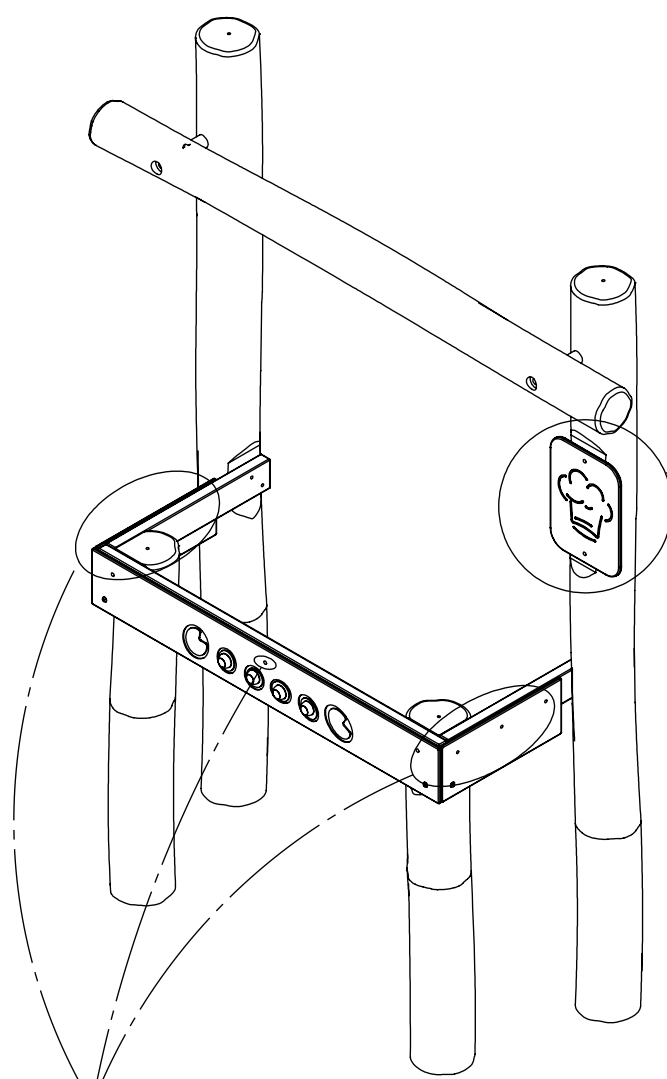

2x 8x50sxi

9x 7x35sxi

[cm]

vinci
play