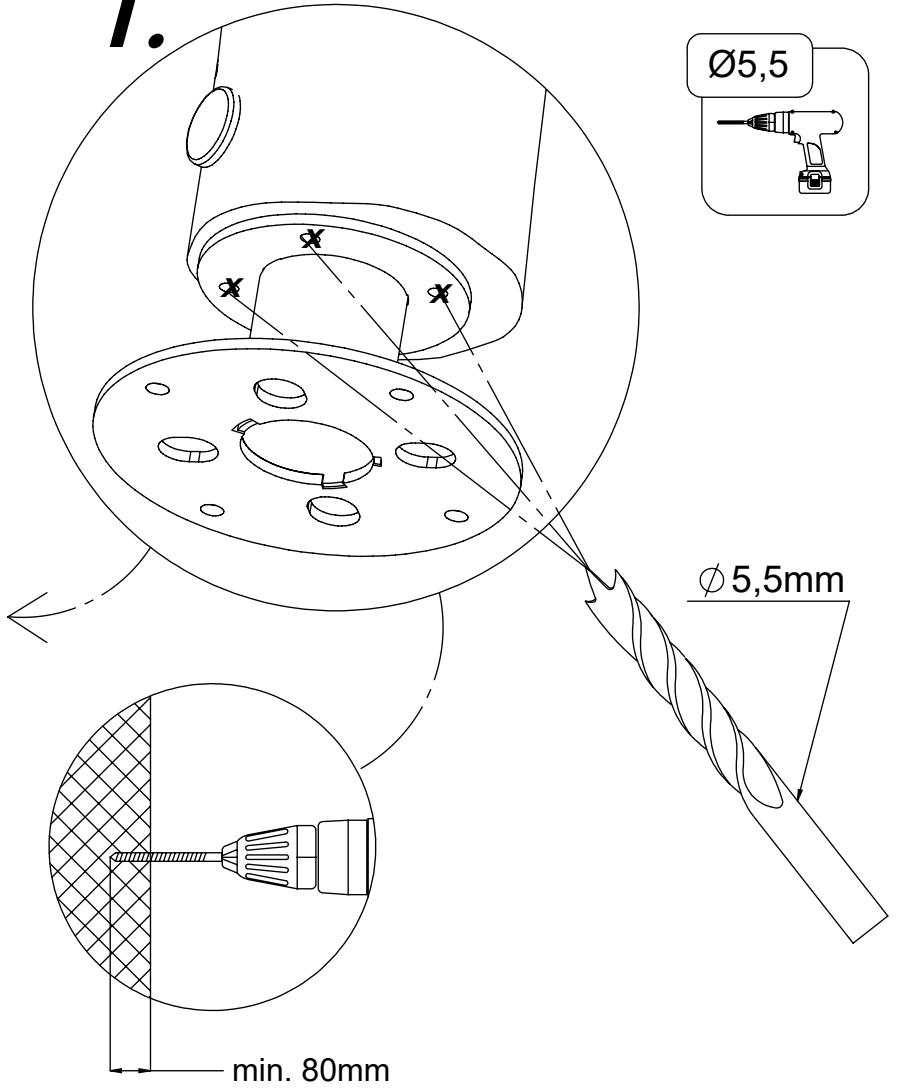

## 1.

Ø5,5mm

8x120sxt

[cm]

vinci  
play

[cm]

vinci  
play

128352